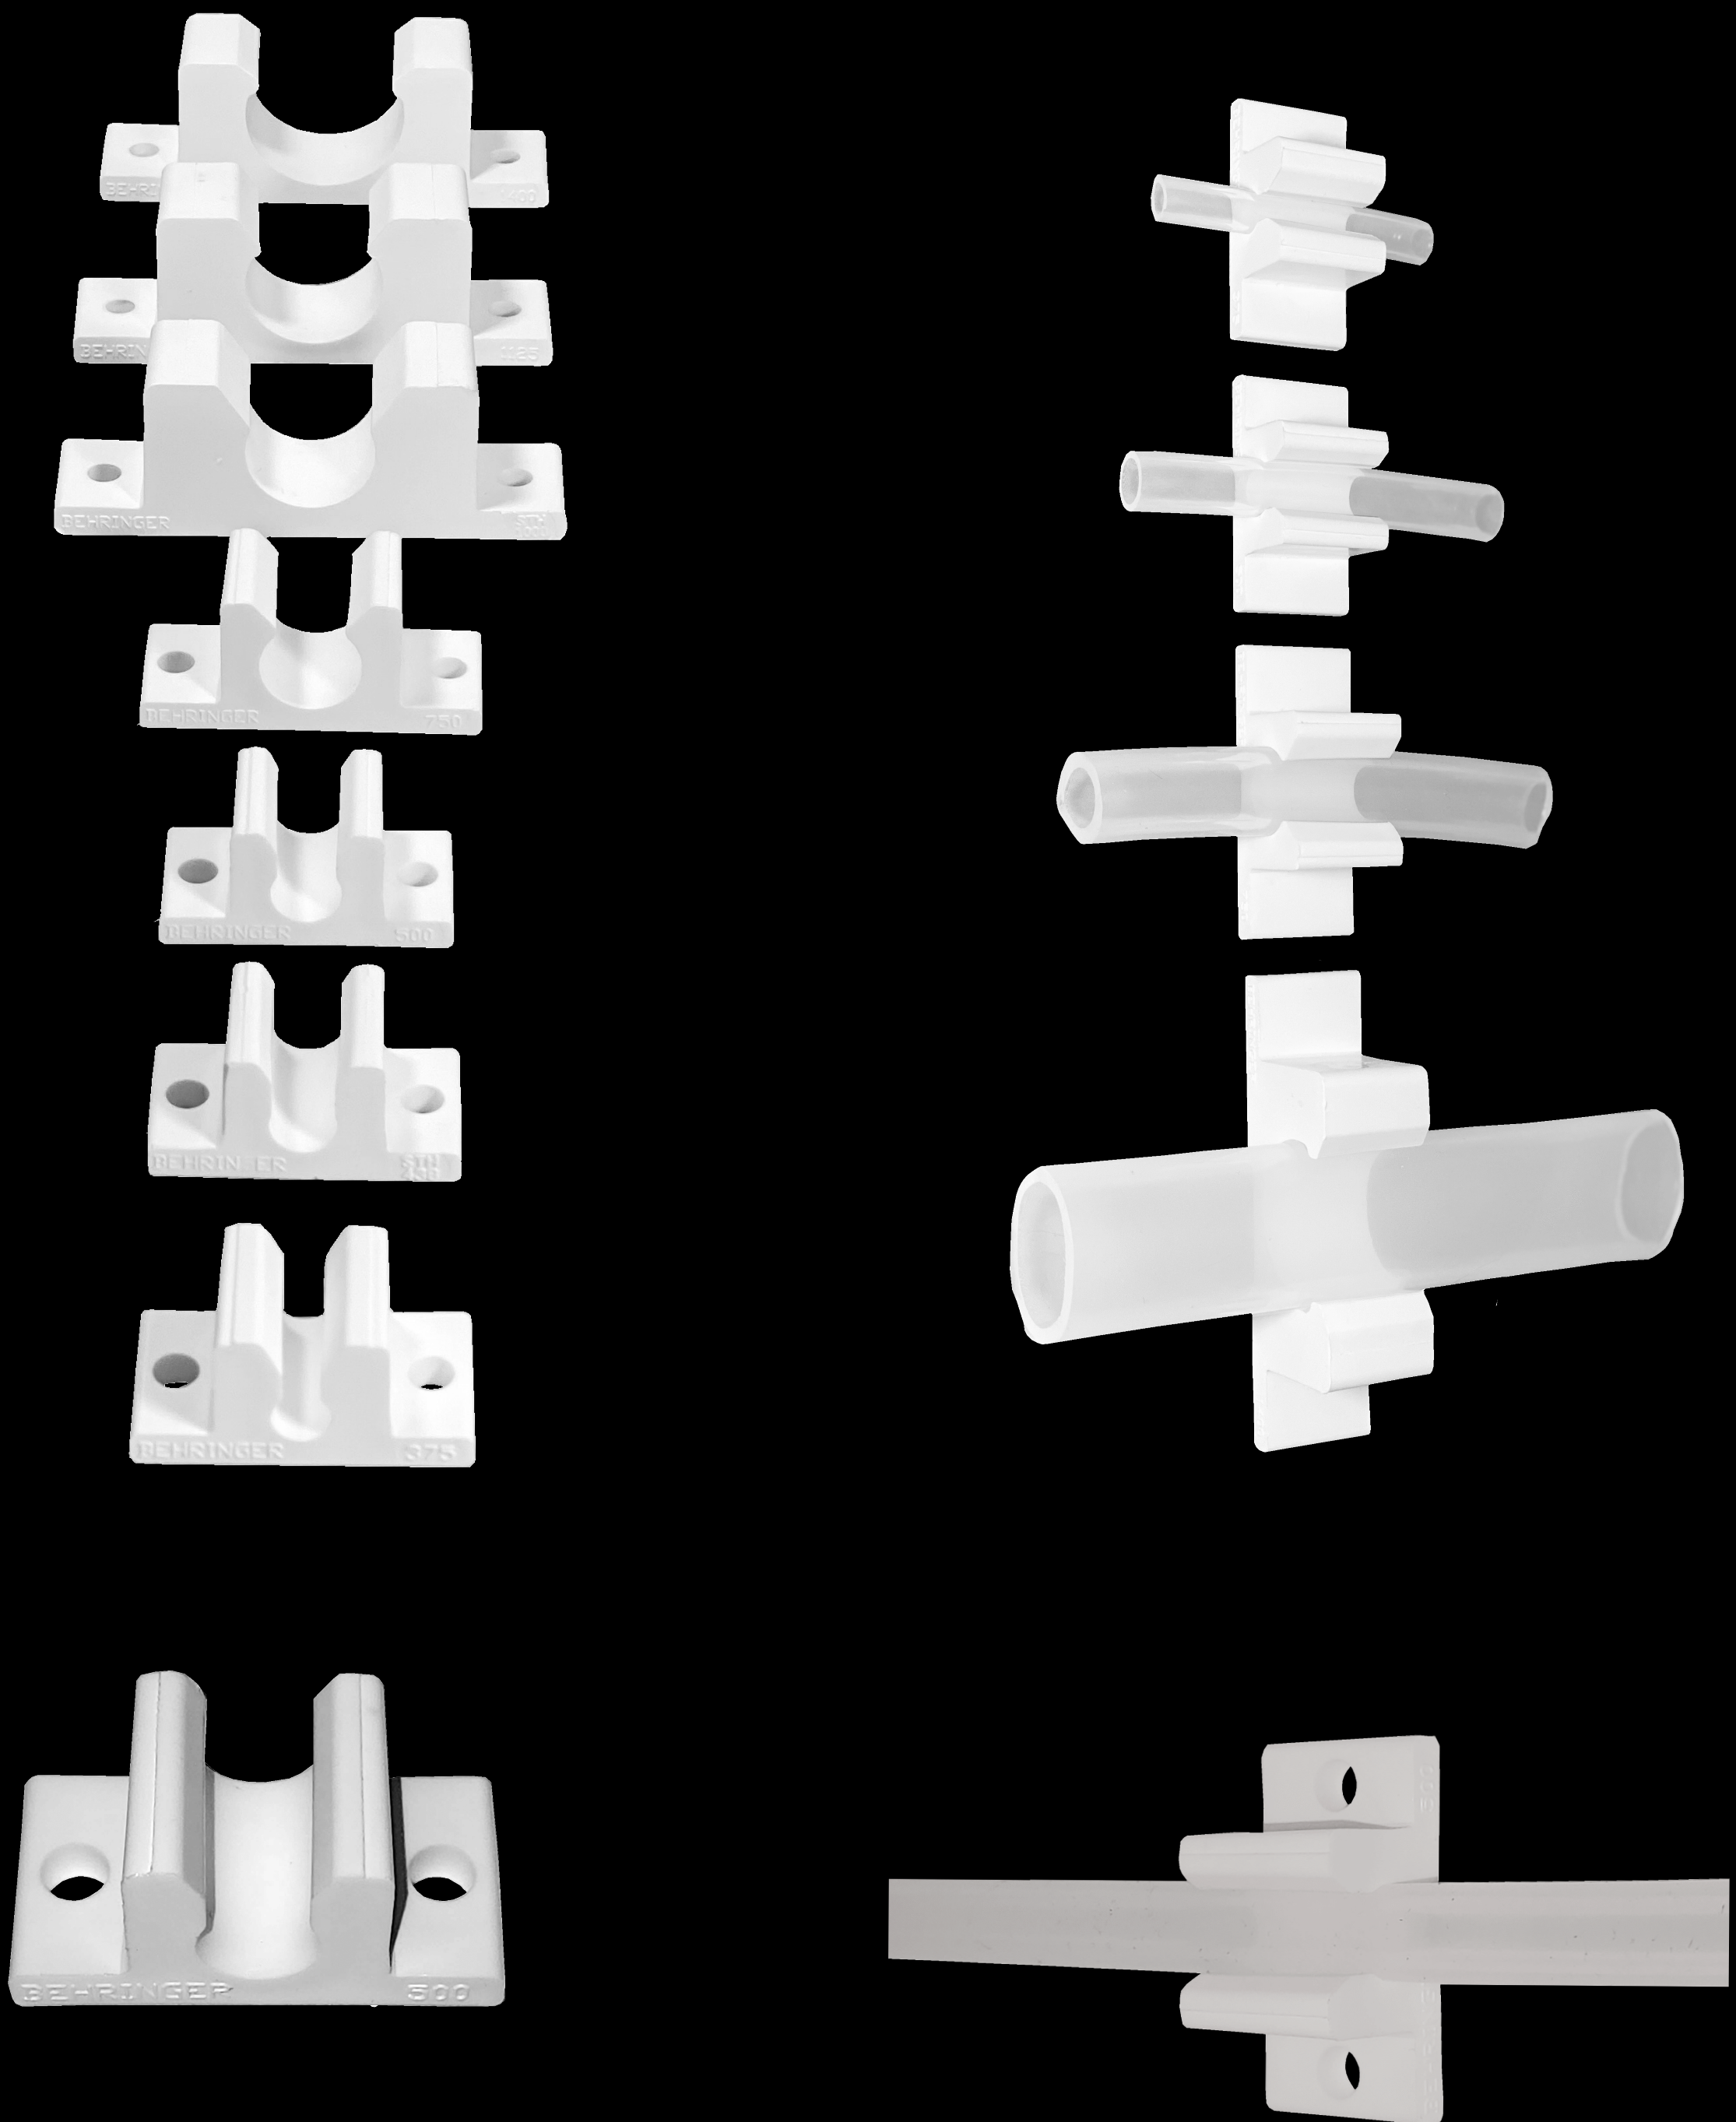

BEHRINGER®

New Product Announcement *Tube Management System Components* **Single Tube Holders (STH)**

Keep tube in your lab space organized and off the floor!

**Mounting available in screw mounted, magnet mounted, and
tape mounted, in white Polypropylene**