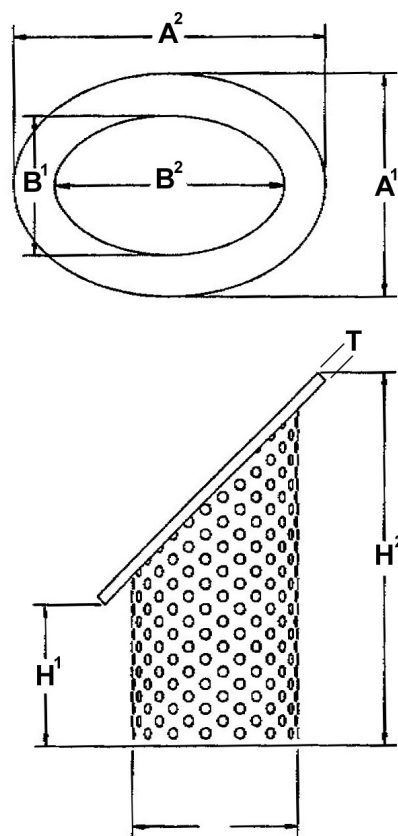

Parker

Parker

Rosedale

Strainers

P/N	NOM.	A	B	H	C	T	PERF	MESH	MAT

Handle Type

square U-shaped flat none

MESH

inside outside none

Special Notes

P/N	NOM.	A	B	H	C	T	PERF	MESH	MAT
		A ¹	B ¹	H ¹					
		A ²	B ²	H ²					
		A ¹	B ¹	H ¹					
		A ²	B ²	H ²					
		A ¹	B ¹	H ¹					
		A ²	B ²	H ²					
		A ¹	B ¹	H ¹					
		A ²	B ²	H ²					
		A ¹	B ¹	H ¹					
		A ²	B ²	H ²					
		A ¹	B ¹	H ¹					
		A ²	B ²	H ²					
		A ¹	B ¹	H ¹					
		A ²	B ²	H ²					
		A ¹	B ¹	H ¹					
		A ²	B ²	H ²					

Handle Type

square
 U-shaped
 flat
 none

MESH

inside
 outside
 none

Special Notes

P/N	NOM.	A	B	H	C	T	PERF	MESH	MAT

Tab Sizes

1" x 3" sizes 1" - 12"
 2" x 5" sizes 14" - 24"
 none