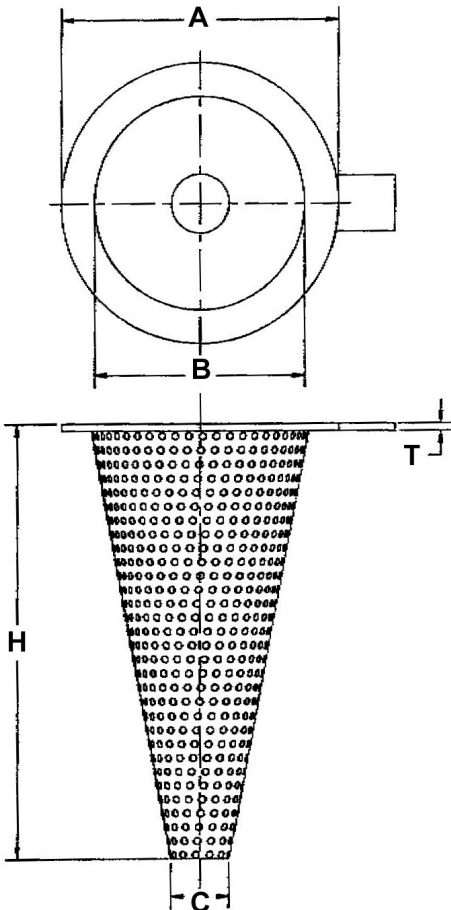

inside outside none

Special Notes

P/N	NOM.	A	B	H	C	T	PERF	MESH	MAT
		A ¹	B ¹	H ¹					
		A ²	B ²	H ²					
		A ¹	B ¹	H ¹					
		A ²	B ²	H ²					
		A ¹	B ¹	H ¹					
		A ²	B ²	H ²					
		A ¹	B ¹	H ¹					
		A ²	B ²	H ²					
		A ¹	B ¹	H ¹					
		A ²	B ²	H ²					
		A ¹	B ¹	H ¹					
		A ²	B ²	H ²					
		A ¹	B ¹	H ¹					
		A ²	B ²	H ²					
		A ¹	B ¹	H ¹					
		A ²	B ²	H ²					

Handle Type

square U-shaped flat none

MESH

inside outside none

Special Notes

Strainers

P/N	NOM.	A	B	H	C	T	PERF	MESH	MAT
				H ¹					
				H ²					
				H ¹					
				H ²					
				H ¹					
				H ²					
				H ¹					
				H ²					
				H ¹					
				H ²					
				H ¹					
				H ²					

Handle Type

square
 U-shaped
 flat
 none

MESH

inside
 outside
 none

Special Notes

P/N	NOM.	A	B	H	C	T	PERF	MESH	MAT

Tab Sizes

1" x 3" sizes 1" - 12"
 2" x 5" sizes 14" - 24"
 none

Handle Type

square
 U-shaped
 flat
 none

MESH

inside
 outside
 none

Special Notes