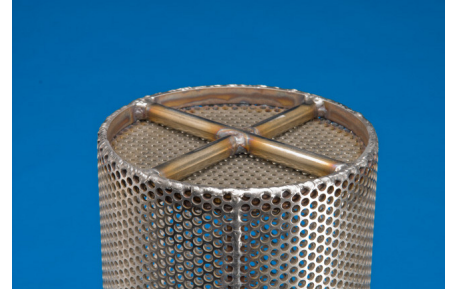

BEHRINGER®

**Strainer Baskets, Disc Strainers, Custom Baskets
We can make them all...**

Bulk Loader

GAF-AFF

Solid Bottom

Krystil Klear

Disc Filter

Oakdale

Parker

Parker

Rosedale

Strainers

P/N	NOM.	A	B	H	C	T	PERF	MESH	MAT

Handle Type

square U-shaped flat none

MESH

Handle Type

square
 U-shaped
 flat
 none

MESH

inside
 outside
 none

Special Notes