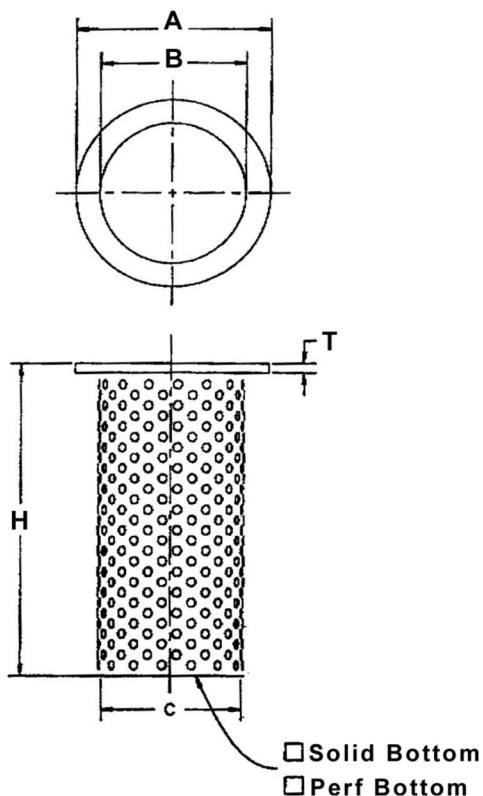

Parker

Parker

Rosedale

Strainers

P/N	NOM.	A	B	H	C	T	PERF	MESH	MAT

Handle Type

square U-shaped flat none

MESH

inside outside none

Special Notes

P/N	NOM.	A	B	H	C	T	PERF	MESH	MAT
		A ¹	B ¹	H ¹					
		A ²	B ²	H ²					
		A ¹	B ¹	H ¹					
		A ²	B ²	H ²					
		A ¹	B ¹	H ¹					
		A ²	B ²	H ²					
		A ¹	B ¹	H ¹					
		A ²	B ²	H ²					
		A ¹	B ¹	H ¹					
		A ²	B ²	H ²					
		A ¹	B ¹	H ¹					
		A ²	B ²	H ²					
		A ¹	B ¹	H ¹					
		A ²	B ²	H ²					
		A ¹	B ¹	H ¹					
		A ²	B ²	H ²					

Handle Type

square
 U-shaped
 flat
 none

MESH

inside
 outside
 none

Special Notes

P/N	NOM.	A	B	H	C	T	PERF	MESH	MAT

Tab Sizes

1" x 3" sizes 1" - 12"
 2" x 5" sizes 14" - 24"
 none