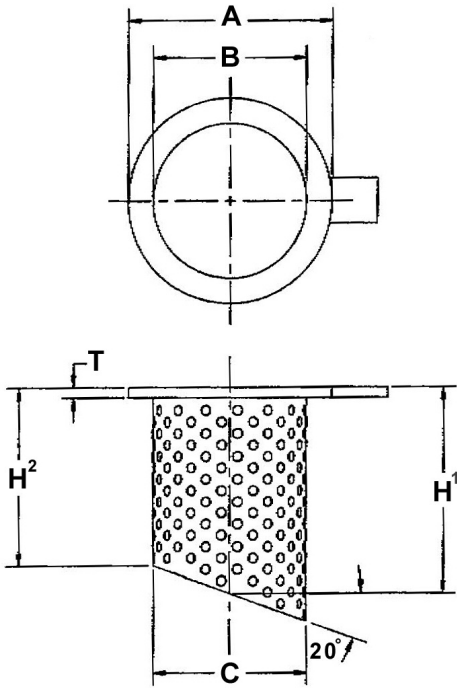

Handle Type

square U-shaped flat none

MESH

inside outside none

Special Notes

Strainers

P/N	NOM.	A	B	H	C	T	PERF	MESH	MAT
				H ¹					
				H ²					
				H ¹					
				H ²					
				H ¹					
				H ²					
				H ¹					
				H ²					
				H ¹					
				H ²					
				H ¹					
				H ²					

Handle Type

square
 U-shaped
 flat
 none

MESH

inside
 outside
 none

Special Notes

P/N	NOM.	A	B	H	C	T	PERF	MESH	MAT

Tab Sizes

1" x 3" sizes 1" - 12"
 2" x 5" sizes 14" - 24"
 none

Handle Type

square
 U-shaped
 flat
 none

MESH

inside
 outside
 none

Special Notes