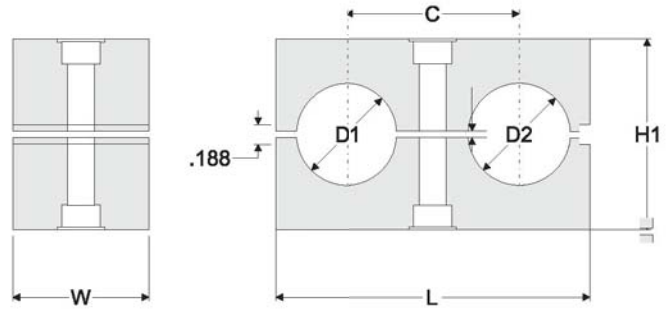

Twin Series Pipe Clamps

Behringer's clamp pairs are available in different materials and incorporate a modular insert by group size. The Twin Series is available in sizes from 1/4 in. (6.35mm) through 1.660 in. (42mm) outside diameter sizes. The design of the twin series has 2 holes in one clamp, making it ideal for dual runs of pipe, tubing, or hose.